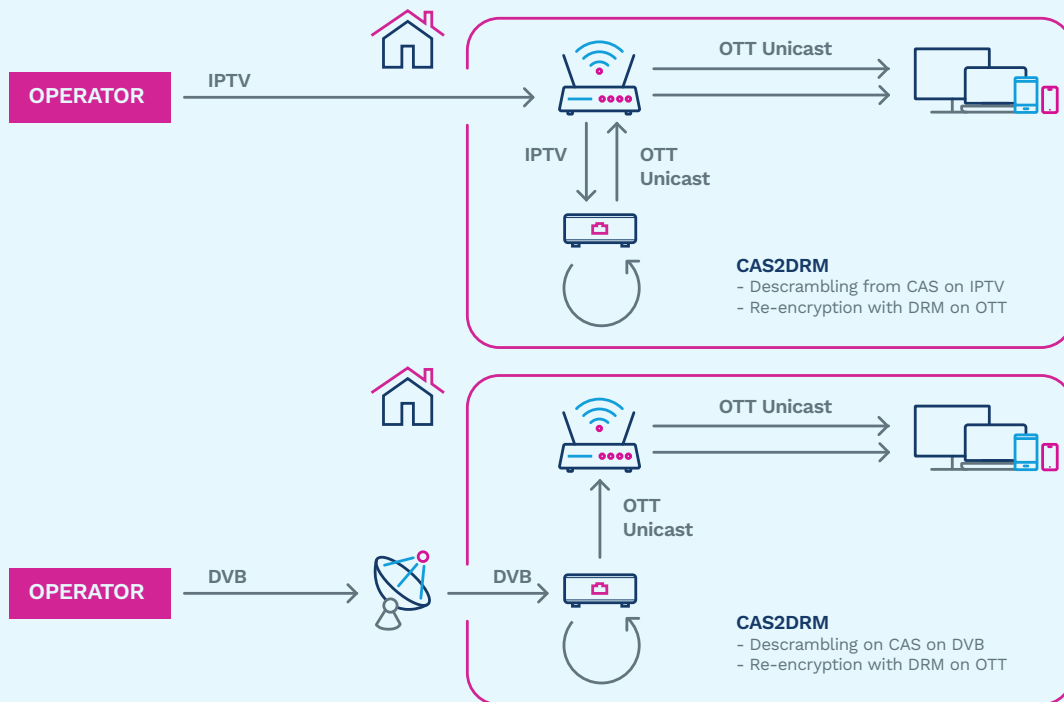

How it Works

Key Features

NAGRA Bridge guarantees an effortless setup experience, as well as seamless device discovery, high-quality streaming, and integrated security against piracy.

- **Cost Efficiency:** NAGRA Bridge lowers CDN costs and enhances overall service quality (QoS) by enabling unicast streaming within the home. The solution reduces bandwidth and infrastructure expenses, allowing up to four devices to connect directly to the router. This approach minimizes capital expenditure on additional hardware and optimizes service performance, helping operators deliver an exceptional streaming experience.
- **Streamlined Logistics:** Integrating NAGRA Bridge within the broadband router reduces logistical complexity and streamlines the distribution process. The single device solution reduces the need for multiple set top boxes or cables, simplifying inventory management and customer support.
- **Ease of Integration:** NAGRA Bridge is a compact solution that can easily be packaged within the router box, making it simple for users to set up and start using immediately, while reducing logistical distribution challenges.
- **Enhanced Security:** The integration of CAS2DRM technology mitigates piracy risks by transitioning from traditional CAS to DRM. This approach enhances security by converting content to a local key for each user, thereby preventing key-sharing attacks.